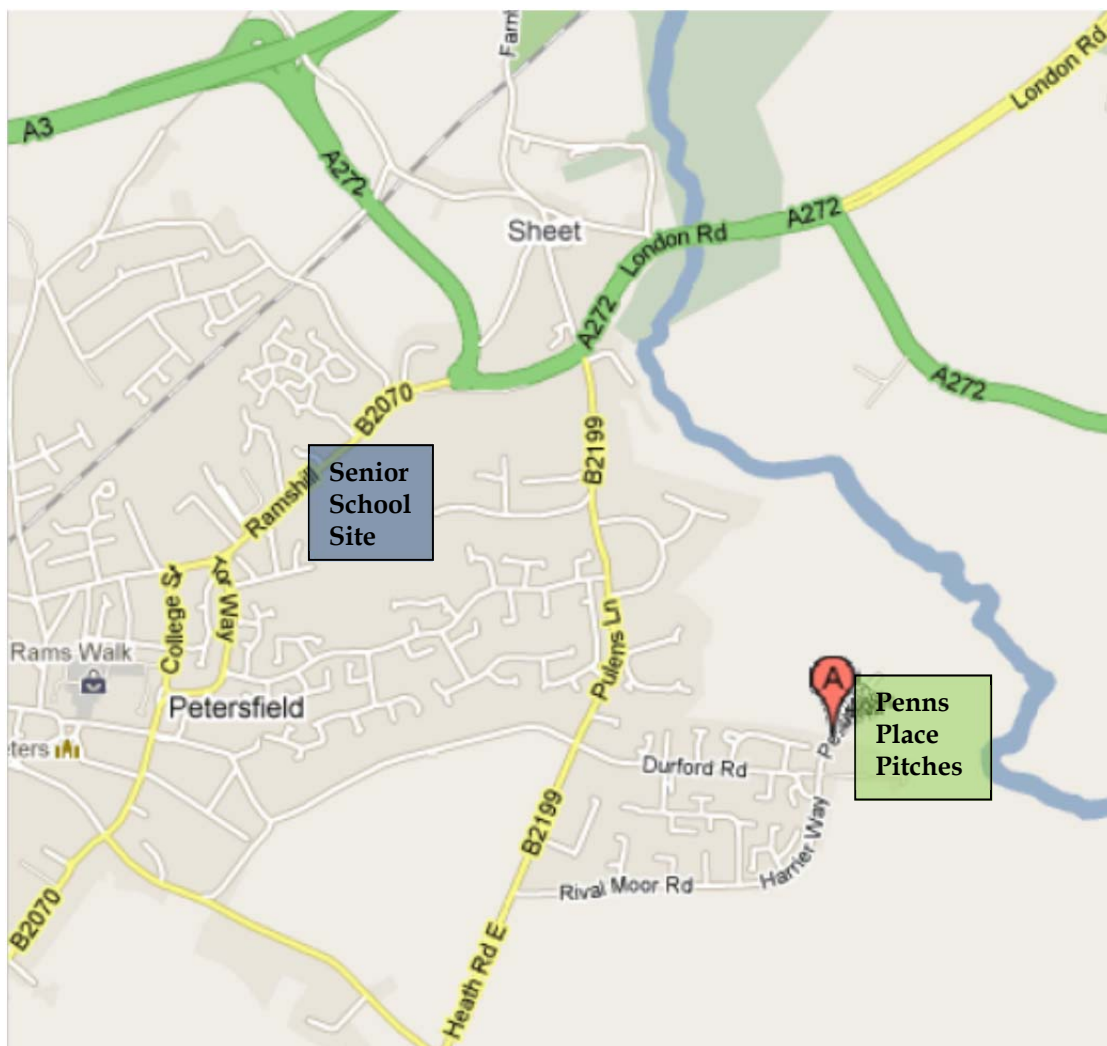

## CHURCHER'S COLLEGE

### SPORTS MATCHES AT PENNS PLACE PITCHES - SUMMER 2011

During the Summer Term, a number of cricket and rounders fixtures have been scheduled for our pitches at Penns Place, Petersfield.

The pitches are located adjacent to the EHDC offices (GU31 4EX), and opposite the Taro Leisure Centre, approximately 1 mile from the Senior School site as shown in the map extract below.